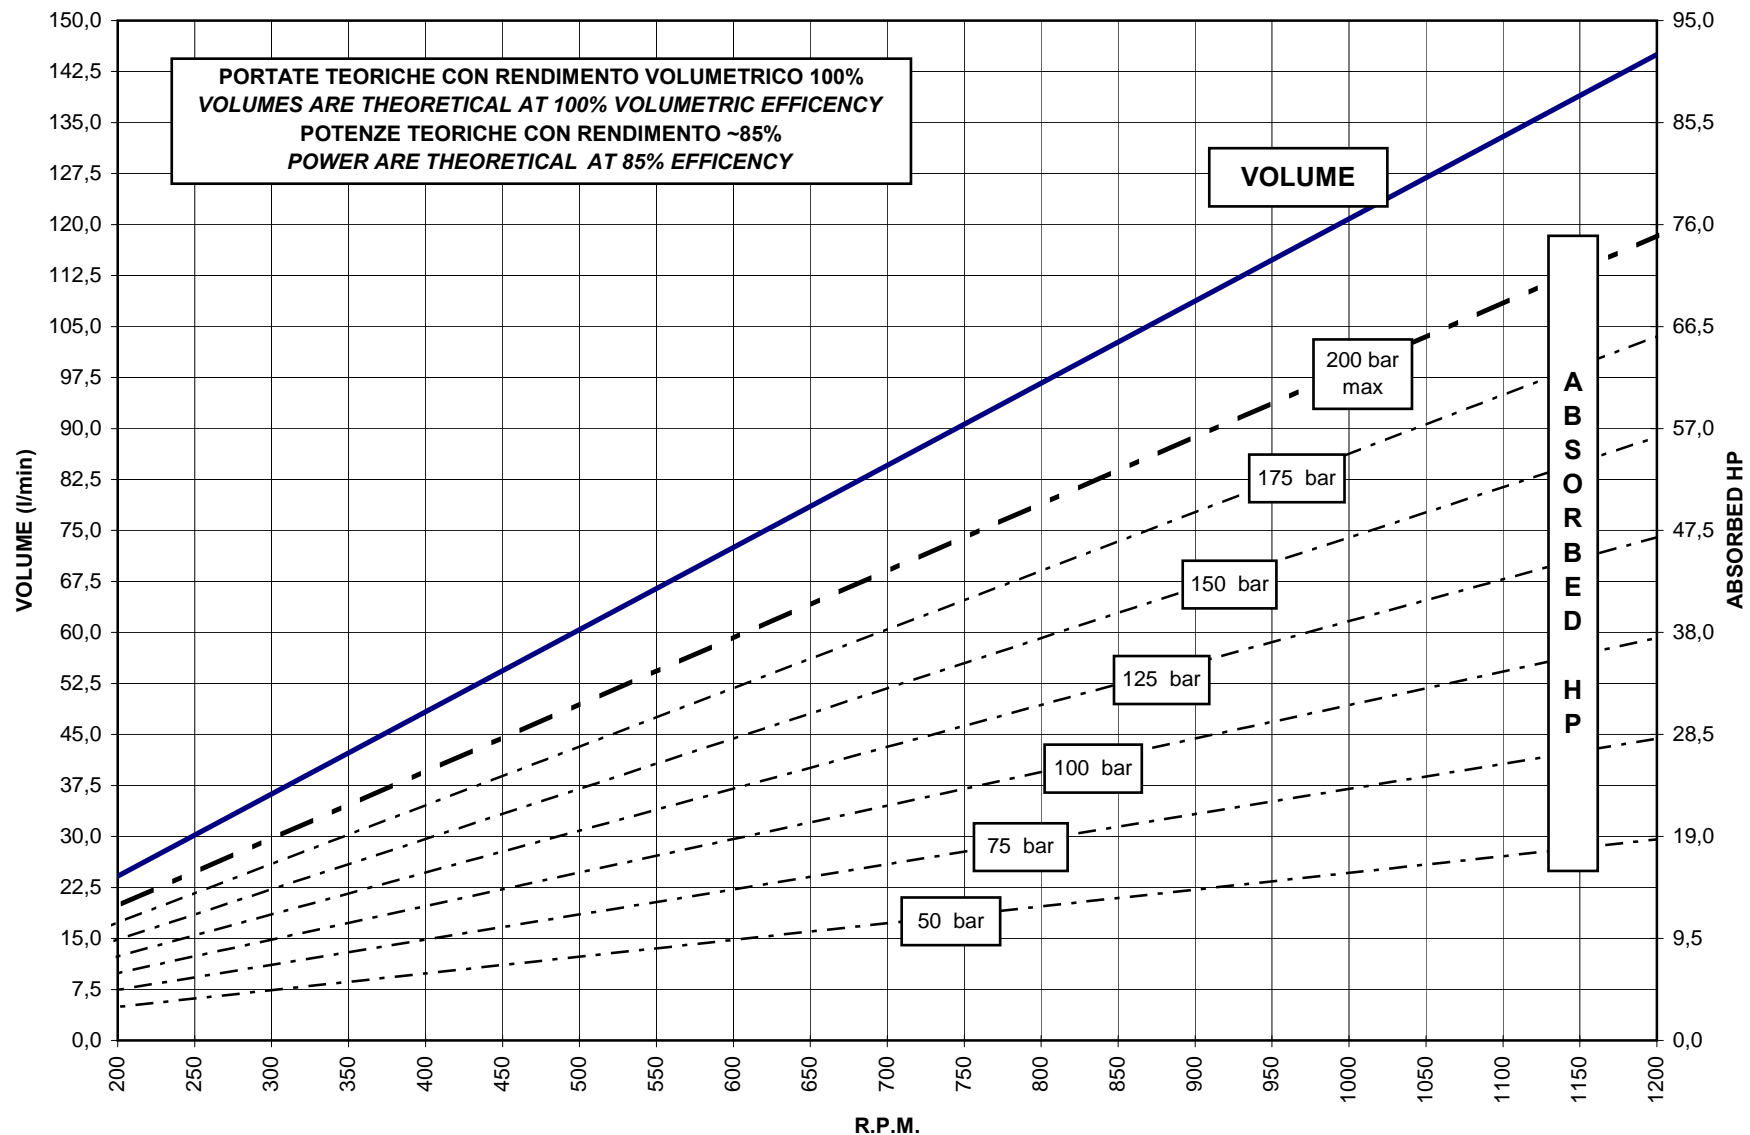

## KS32 - 1200 rpm - PERFORMANCE CURVES